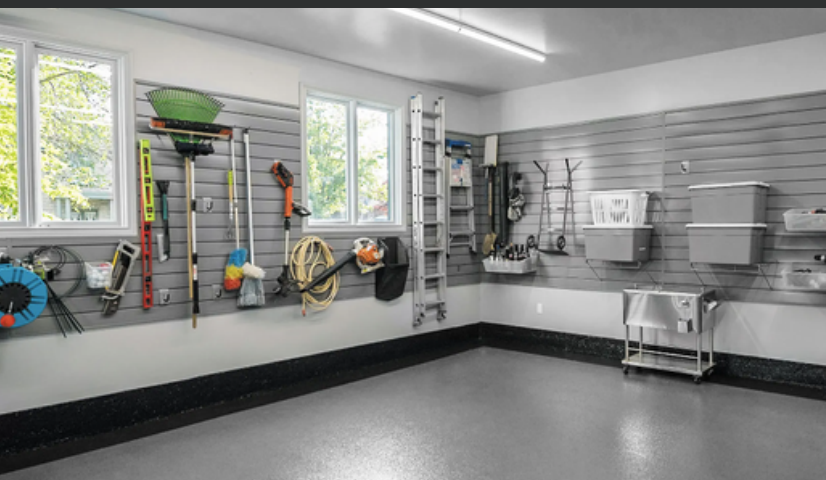

CABINET
AUTHORITY

BIKE HOIST (ABOVE)

- *Available in both 8 bicycle and 4 bicycle sizes
- *Lowers to the ground and raises back to the ceiling with the push of a button

PLATFORM HOIST (RIGHT)

- *Load everything on the platform at ground level, then simply push a button to raise it up and out of the way

PVC SLAT WALLS

- *Constructed with heavy duty materials
- *Easy to design and reconfigure as often as you'd like

SLAT WALL ACCESSORIES

*Wide variety of hooks, shelves,
and baskets available

*Made from high-grade, powder coated steel

GARAGE CABINETS

- *Combining the functionality of a tool chest with the storage capabilities of a cabinet set
- *Crafted from solid 18 gauge steel
- *Up to 250 lb drawer capacity
- *Multiple handle color options